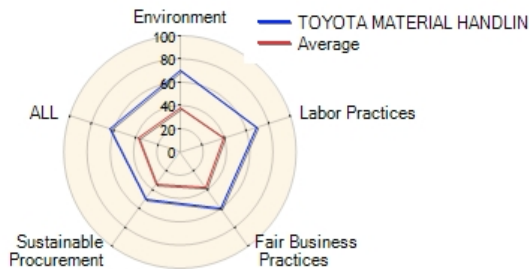

Benchmarking

This is the position of TOYOTA MATERIAL HANDLING SWEDEN AB compared to the average of all companies assessed by EcoVadis in the same industry.

Industry sector: Wholesale of other machinery and equipment