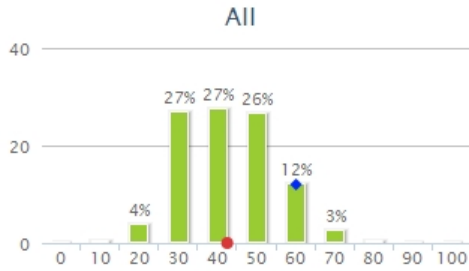

✓ At least one site is ISO 14001 certified

CSR performance overview

Score distribution

Average: 42.4 TOYOTA MATERIAL HANDLING SWEDEN AB: 63

TOYOTA MATERIAL HANDLING SWEDEN AB compared to all suppliers assessed by EcoVadis. The graph shows the distribution of the overall score of suppliers in %, at the time this document was created.