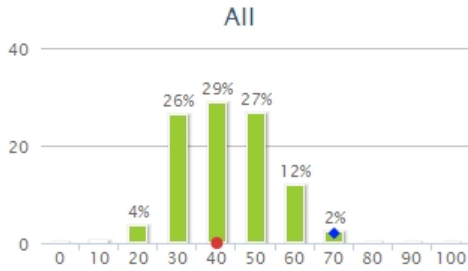

CSR performance overview

Score distribution

Average: 42,3 TOYOTA MATERIAL HANDLIN... : 66

TOYOTA MATERIAL HANDLING SWEDEN AB compared to all suppliers assessed by EcoVadis. The graph shows the distribution of the overall score of suppliers in %, at the time this document was created.