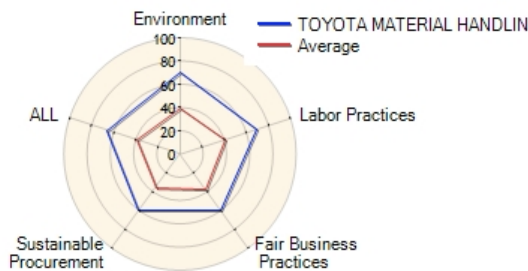

Benchmarking