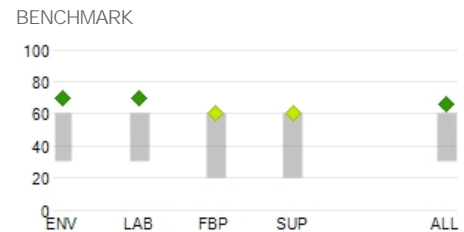

This is the position of TOYOTA MATERIAL HANDLING SWEDEN AB compared to the average of all companies assessed by EcoVadis in the same industry .

Industry sector: Wholesale of other machinery and equipment